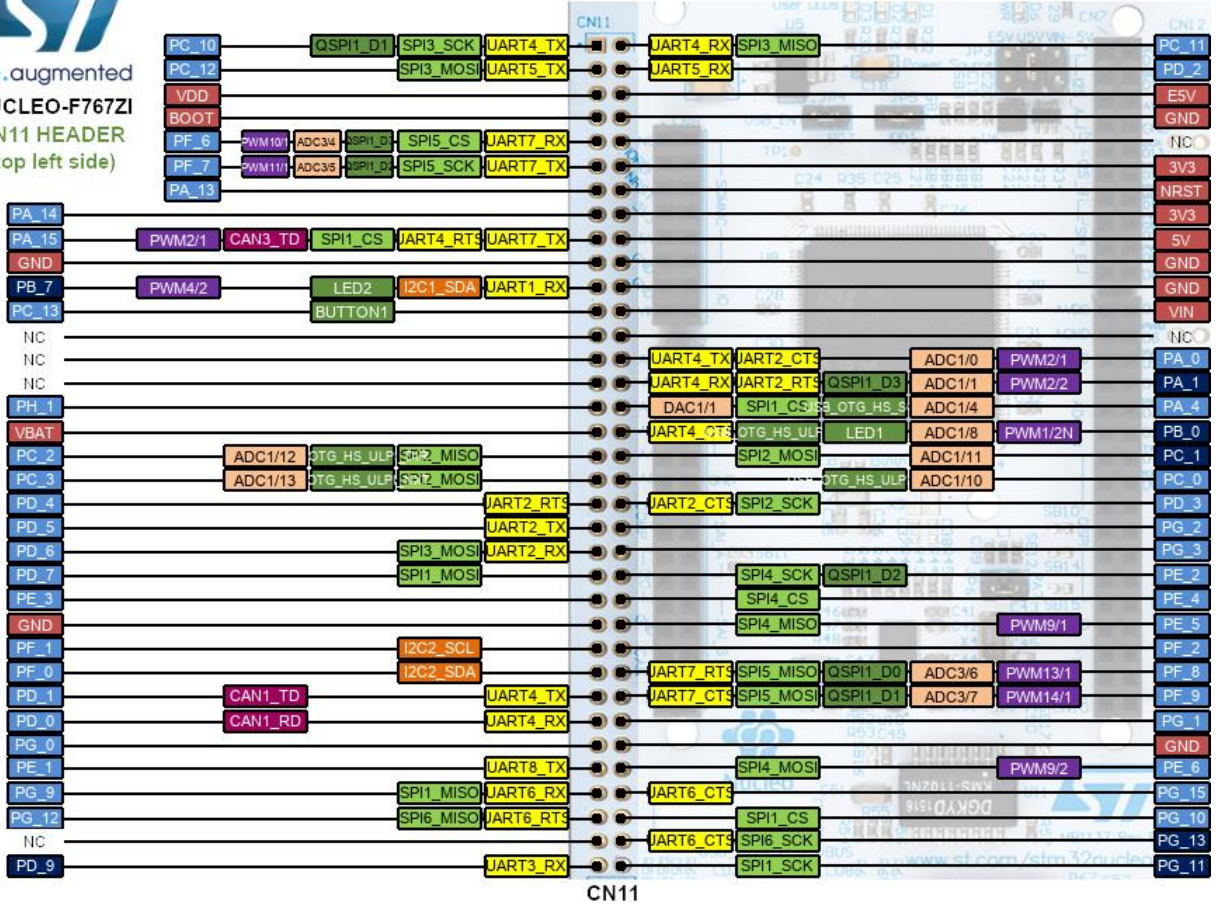

life.augmented
NUCLEO-F767ZI
 ZIO HEADER
 (top left side)

CN9

life.augmented
NUCLEO-F767ZI
 ZIO HEADER
 (top right side)

CN10

life.augmented
NUCLEO-F767ZI
CN11 HEADER
(top left side)

life.augmented
NUCLEO-F767ZI
CN12 HEADER
(top right side)