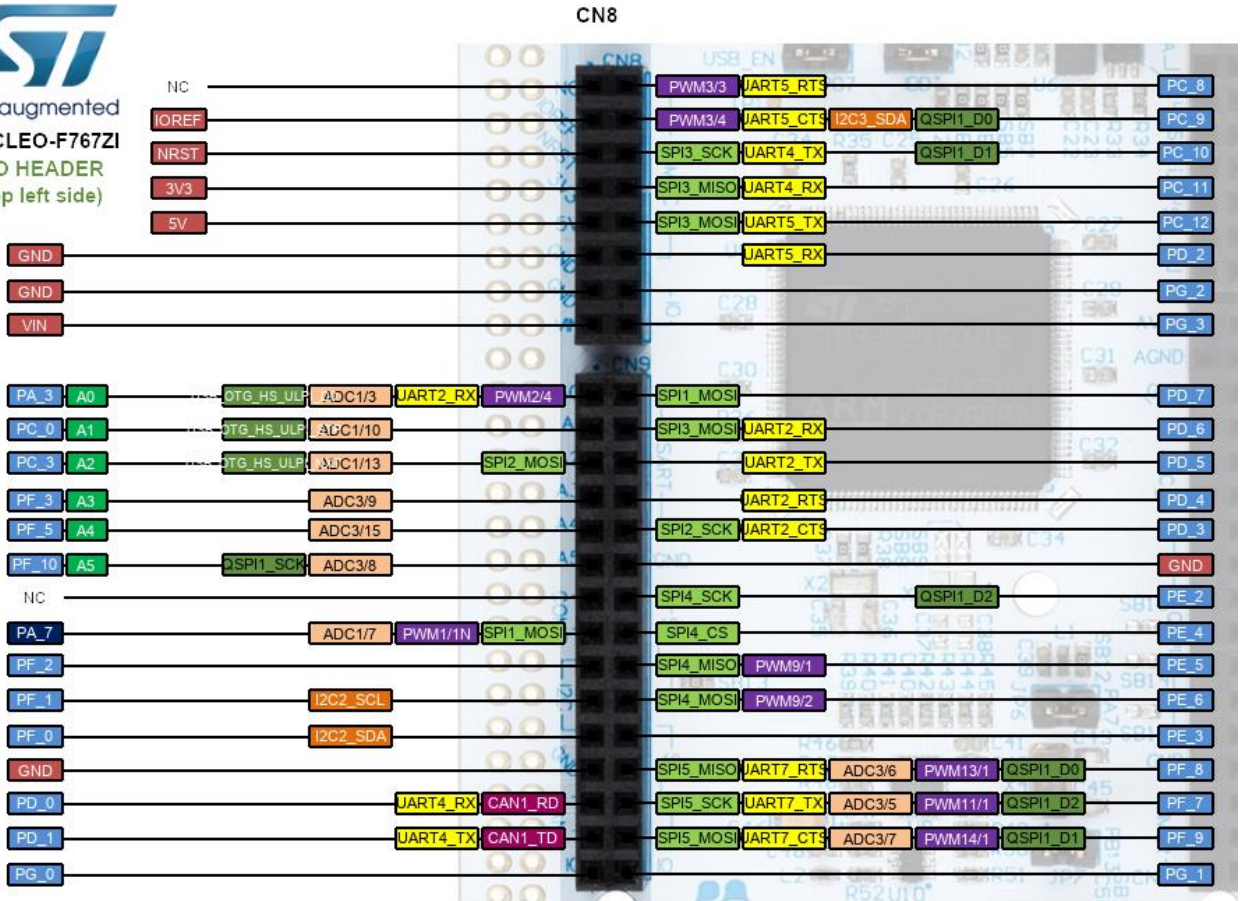

life.augmented
NUCLEO-F767ZI
 ZIO HEADER
 (top left side)

CN9

life.augmented
NUCLEO-F767ZI
 ZIO HEADER
 (top right side)

CN10

life.augmented
NUCLEO-F767ZI
CN11 HEADER
(top left side)

life.augmented
NUCLEO-F767ZI
CN12 HEADER
(top right side)